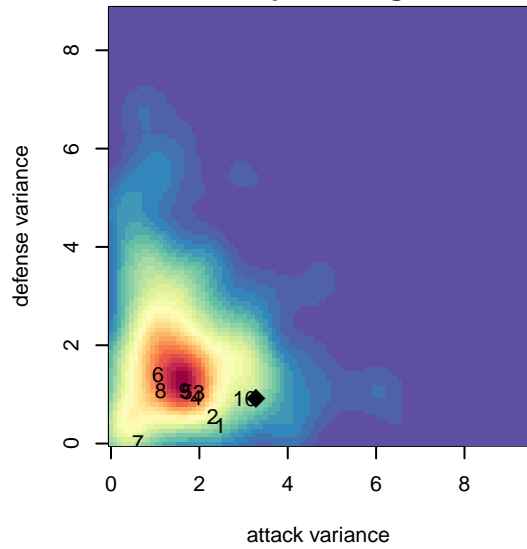

Storm King B00

Storm King SC
 Port Angeles, WA
 B00 total strength=1074
 attack=3.43 defense=1.95
 fall league = NPSL B14D1
 spr league = Spr NPSL B14D2
 notes= Ioffrida 2014

alt names used:
 Storm King Blue '00/01
 Storm King Soccer Club – B14
 Storm King BU00
 Storm King BU00
 Storm King B00 Ioffrida
 Storm King B00/01 Blue
 Storm King BU00

**attack and defense variance (black dot)
relative to other teams
and top 10 in region**

**attack and defense rating
relative to others at age
and all opponents in last 13 months**

Performance relative to 13 month average