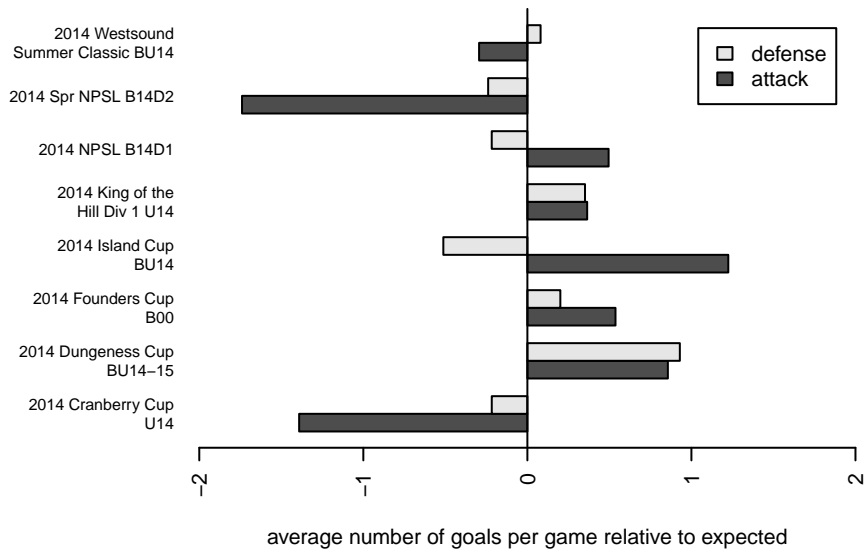

Storm King B00

Storm King SC
 Port Angeles, WA
 B00 total strength=1074
 attack=3.43 defense=1.95
 fall league = NPSL B14D1
 spr league = Spr NPSL B14D2
 notes= Ioffrida 2014

alt names used:
 Storm King Blue '00/01
 Storm King Soccer Club – B14
 Storm King BU00
 Storm King BU00
 Storm King B00 Ioffrida
 Storm King B00/01 Blue
 Storm King BU00

Venues played:
 2014 Westsound Summer Classic BU14
 2014 King of the Hill Div 1 U14
 2014 Dungeness Cup BU14–15
 2014 Island Cup BU14
 2014 NPSL B14D1
 2014 Cranberry Cup U14
 2014 Founders Cup B00
 2014 Spr NPSL B14D2

**attack and defense variance (black dot)
relative to other teams
and top 10 in region**

**attack and defense rating
relative to others at age
and all opponents in last 13 months**

Performance relative to 13 month average