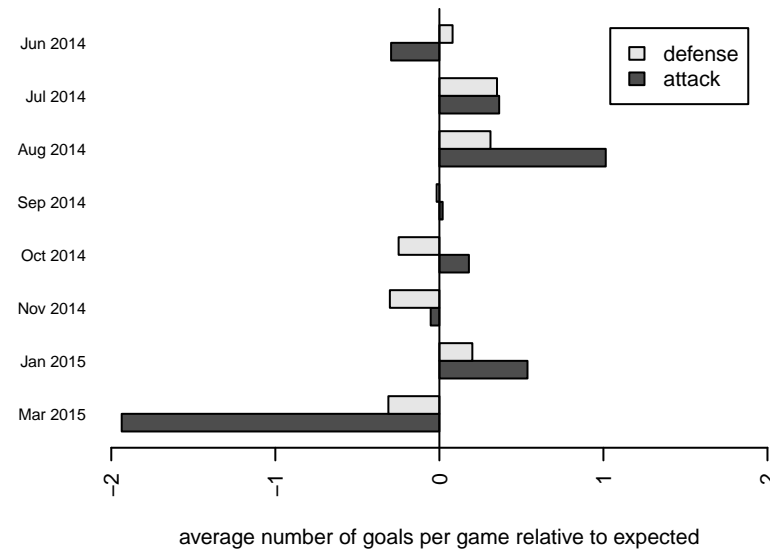

Performance relative to 13 month average