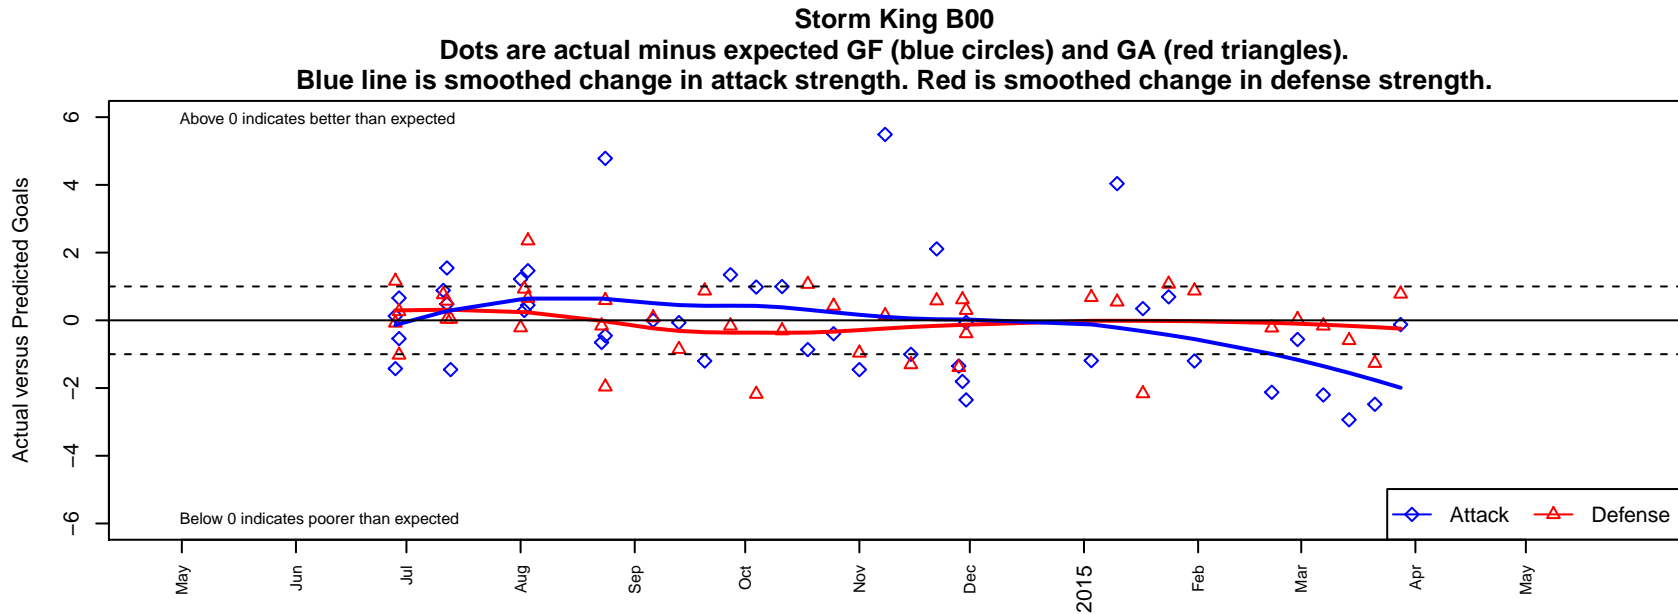

Storm King B00

Storm King SC
 Port Angeles, WA
 B00 total strength=1074
 attack=3.43 defense=1.95
 fall league = NPSL B14D1
 spr league = Spr NPSL B14D2
 notes= Ioffrida 2014

alt names used:
 Storm King Blue '00/01
 Storm King Soccer Club – B14
 Storm King BU00
 Storm King BU00
 Storm King B00 Ioffrida
 Storm King B00/01 Blue
 Storm King BU00

**attack and defense variance (black dot)
relative to other teams
and top 10 in region**

**attack and defense rating
relative to others at age
and all opponents in last 13 months**

Performance relative to 13 month average