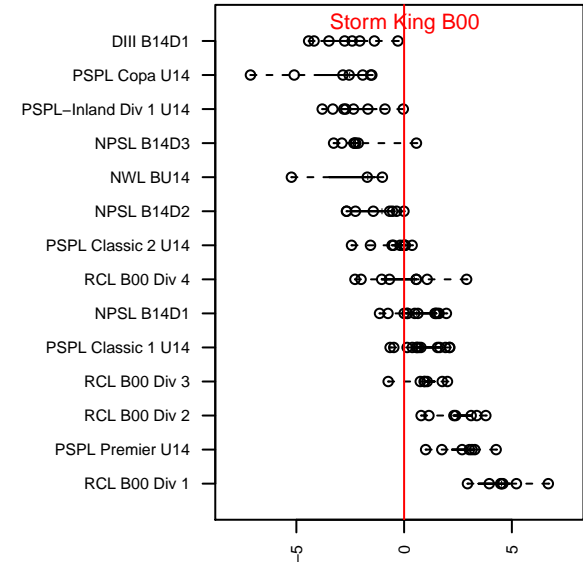

Storm King B00

Storm King SC
 Port Angeles, WA
 B00 total strength=1074
 attack=3.43 defense=1.95
 fall league = NPSL B14D1
 spr league = Spr NPSL B14D2
 notes= Ioffrida 2014

alt names used:
 Storm King Blue '00/01
 Storm King Soccer Club – B14
 Storm King BU00
 Storm King BU00
 Storm King B00 Ioffrida
 Storm King B00/01 Blue
 Storm King BU00

**attack and defense variance (black dot)
relative to other teams
and top 10 in region**

**attack and defense rating
relative to others at age
and all opponents in last 13 months**

Performance relative to 13 month average